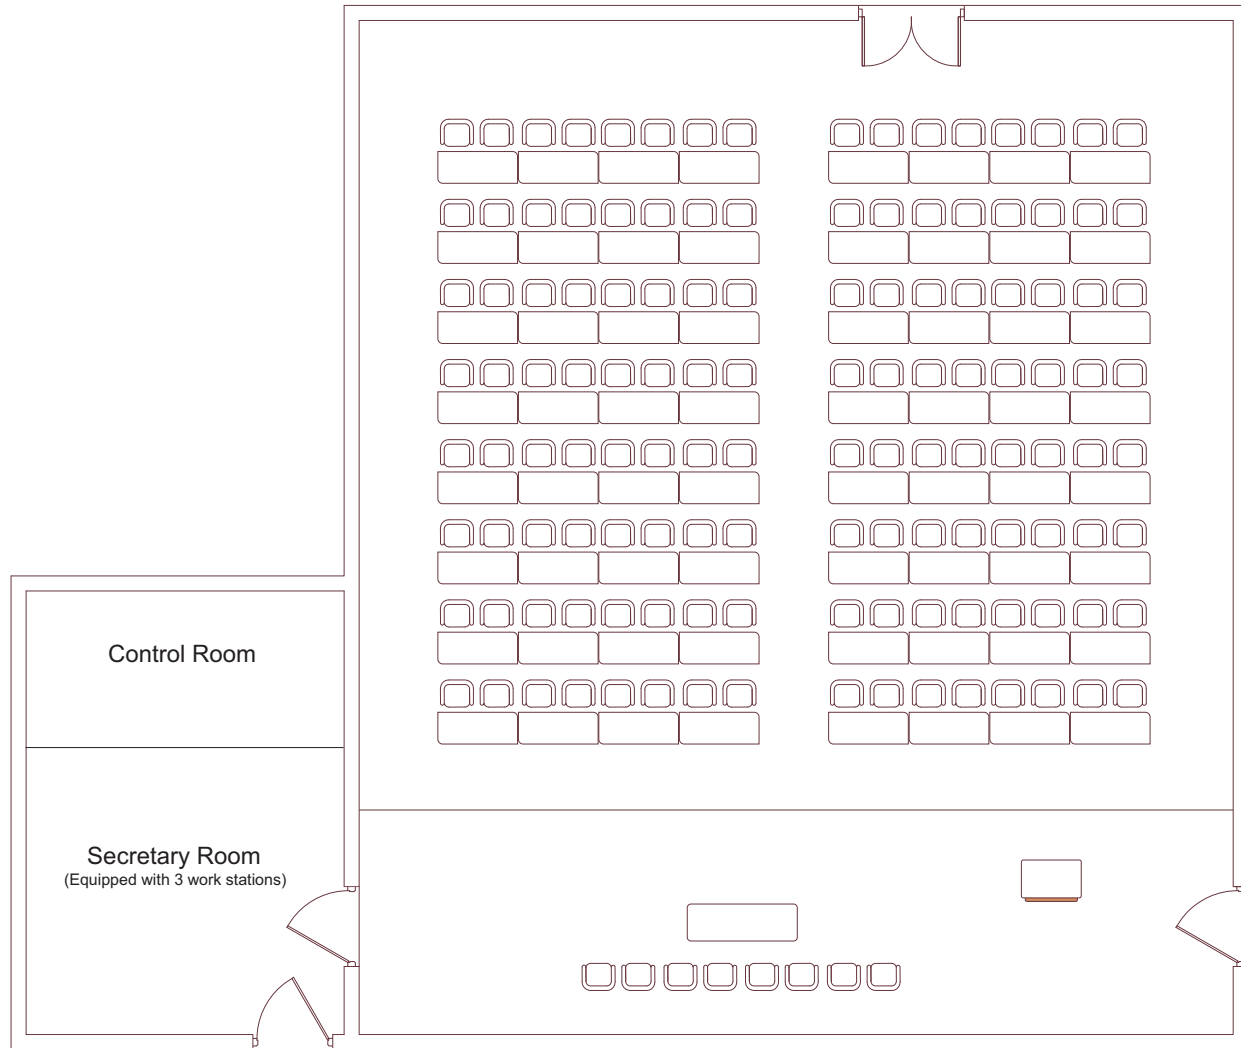

Conference Hall
Paradise Island

Theatre Seating

No of Seats: 234

Area: 211m²

Conference Hall
Paradise Island

Class Room Seating

No of Seats: 128

Area: 211m²