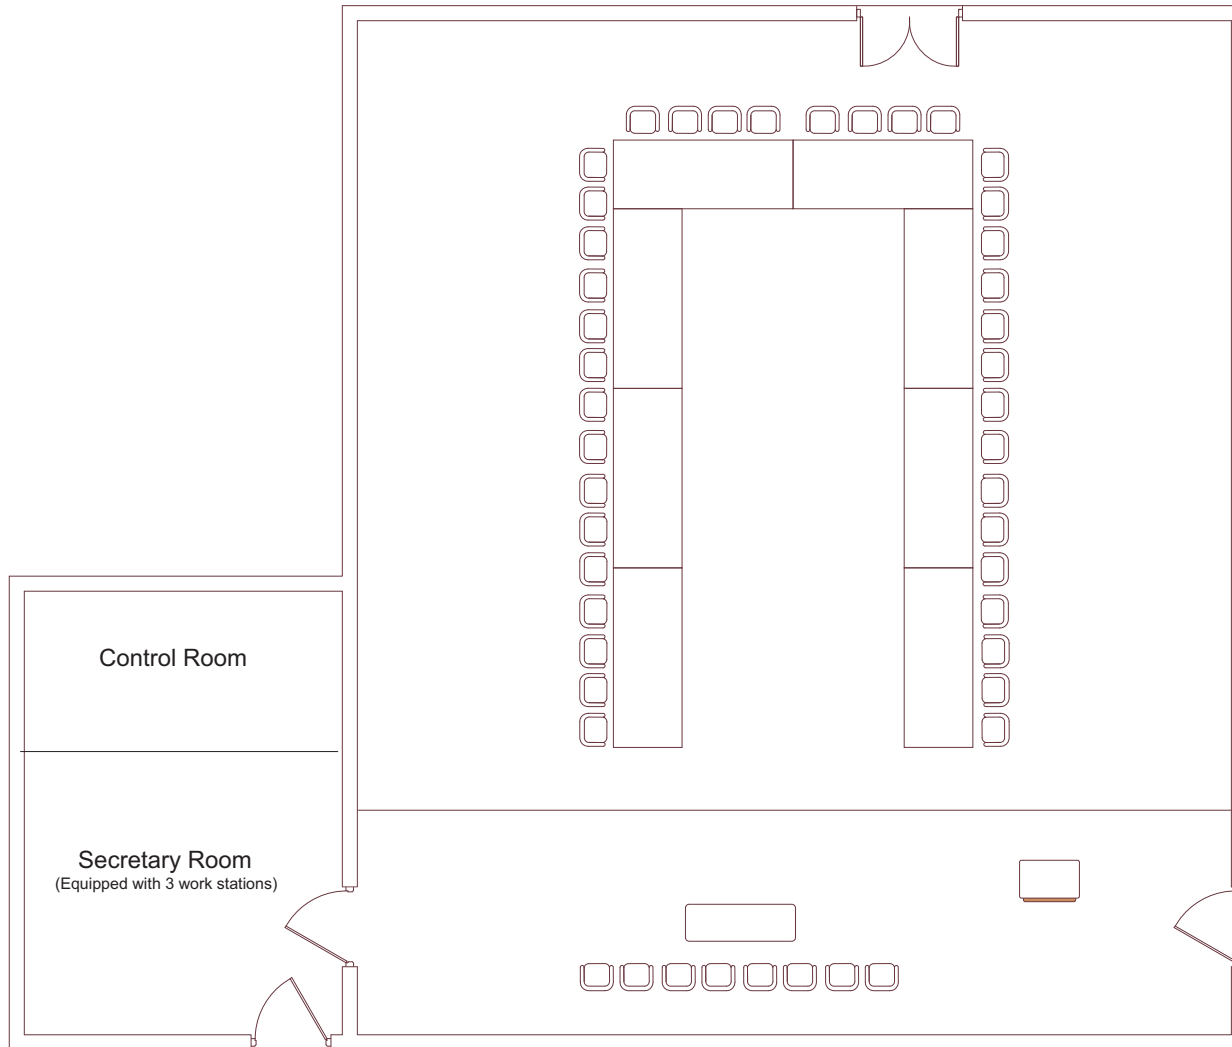

Conference Hall
Paradise Island

Banquet Seating
No of Seats: 34
Area: 211m²

Presentation Seating
Conference Hall
Paradise Island

Presentation Seating

No of Seats: 38
Area: 211m²